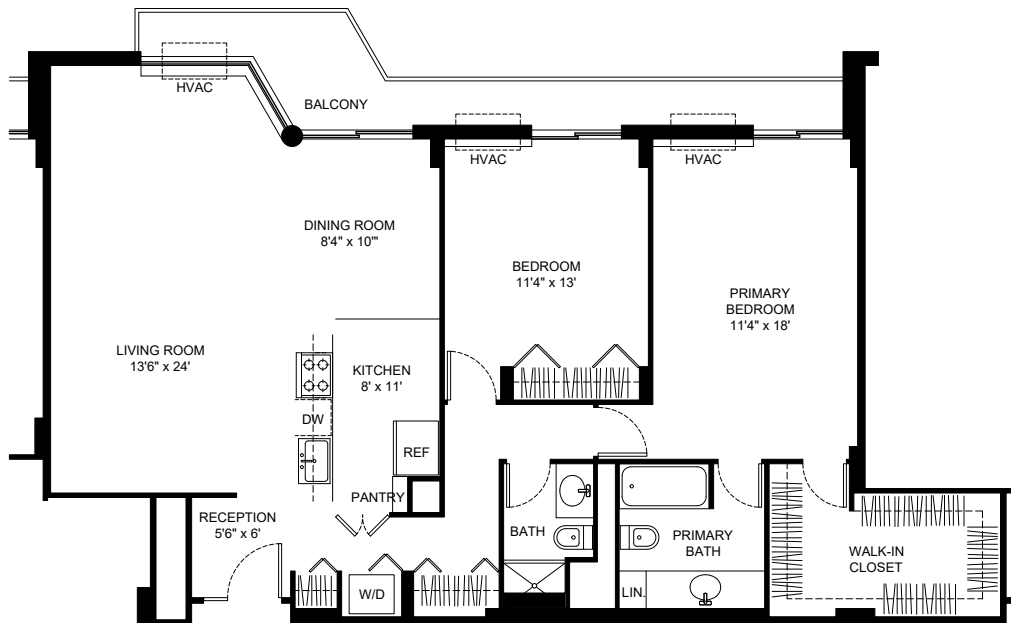

WaterFord

Floor Plan Exposure

K & M North & West facing Units: Lake and Neighborhood Views

From the terraces and windows of this home are expansive views of the Buena Park neighborhood and Montrose Harbor.