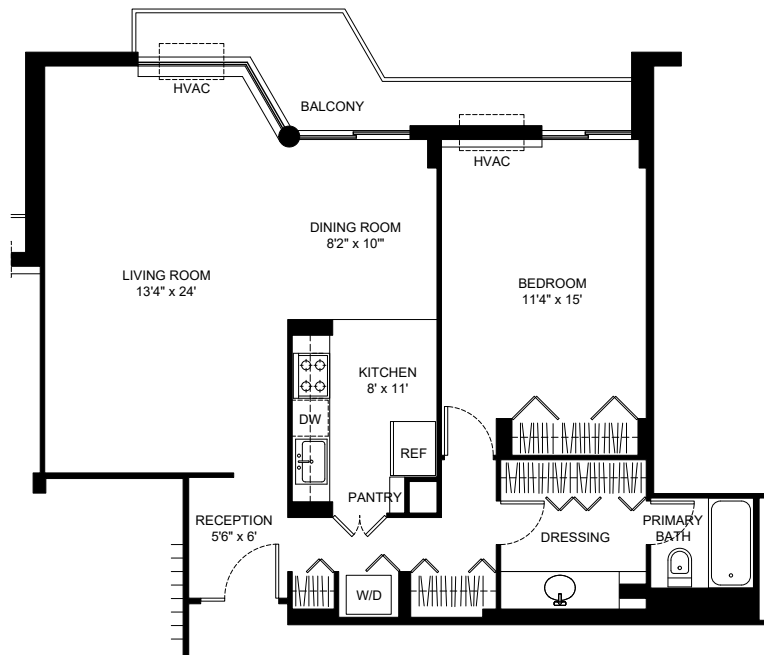

WaterFord

Floor Plan Exposure

K & M North & West facing Units: Lake and Neighborhood Views

From the terraces and windows of this home are expansive views of the Buena Park neighborhood and Montrose Harbor.

M.

WaterFord Condominium Association
4170 North Marine Drive
Chicago, IL 60613
waterFord4170.com

On-Site Management
Cathy McCarty
(773) 929-2270
(773) 929-0547 Fax