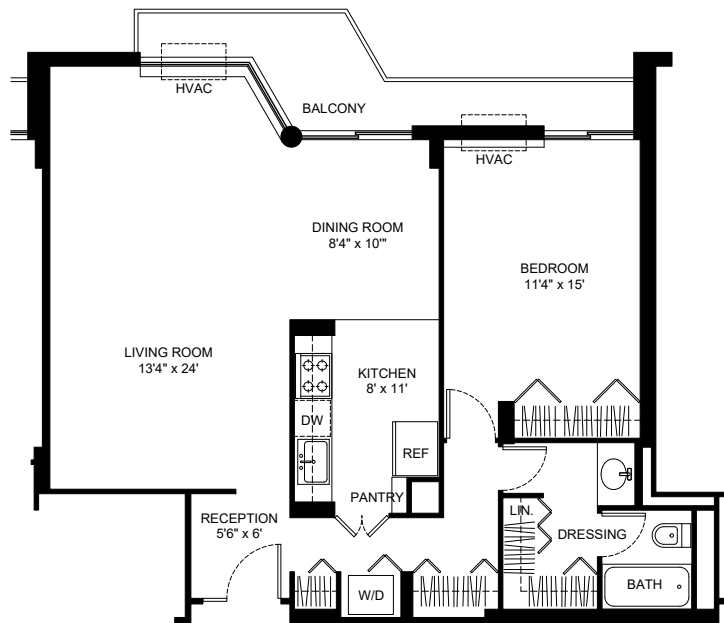

WaterFord

Floor Plan Exposure

D, F, H North-facing Units: Lake and Neighborhood Views

From the terraces and windows of this home are expansive views of the Buena Park neighborhood and Montrose Harbor.

H.

WaterFord Condominium Association
4170 North Marine Drive
Chicago, IL 60613
waterFord4170.com

On-Site Management
Cathy McCarty
(773) 929-2270
(773) 929-0547 Fax