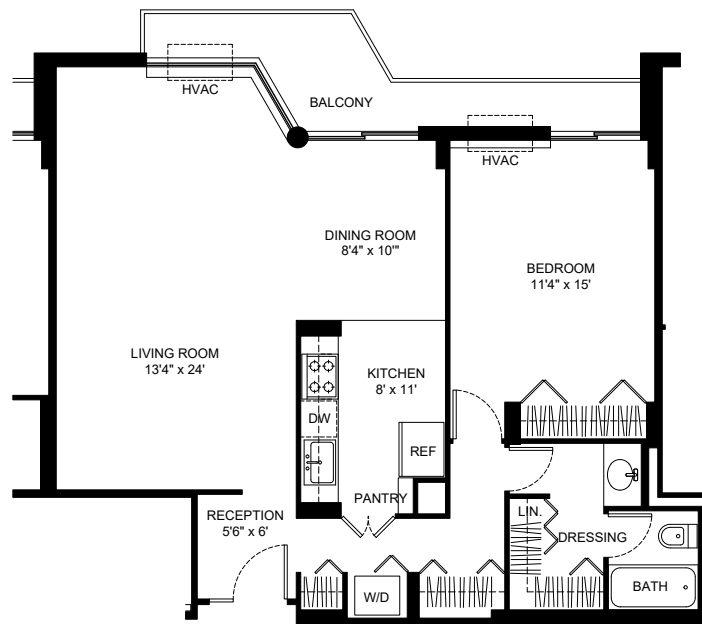

WaterFord

Floor Plan Exposure

D, F, H North-facing Units: Lake and Neighborhood Views

From the terraces and windows of this home are expansive views of the Buena Park neighborhood and Montrose Harbor.

D.

WaterFord Condominium Association
4170 North Marine Drive
Chicago, IL 60613
waterFord4170.com

On-Site Management
Cathy McCarty
(773) 929-2270
(773) 929-0547 Fax

WaterFord

Floor Plan Exposure

D, F, H North-facing Units: Lake and Neighborhood Views

From the terraces and windows of this home are expansive views of the Buena Park neighborhood and Montrose Harbor.