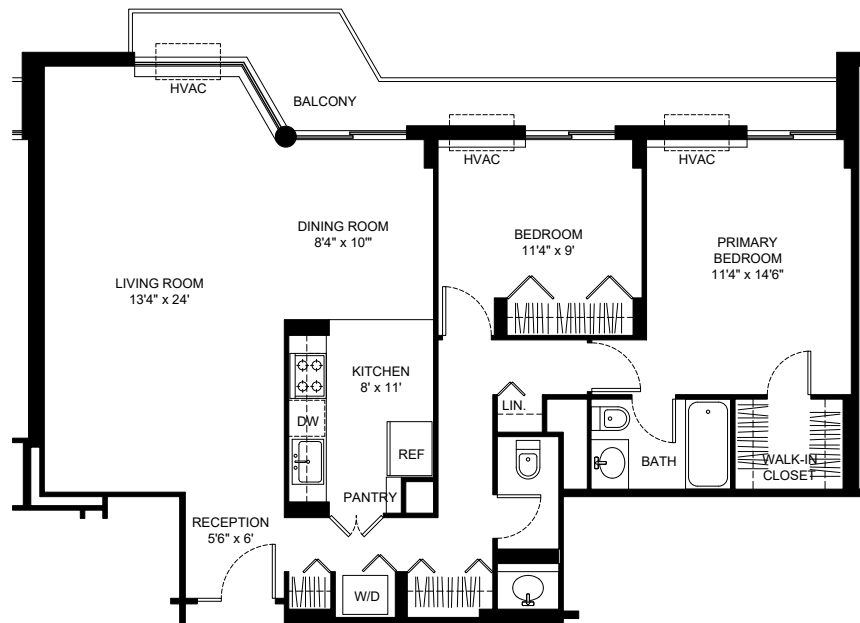

WaterFord

Floor Plan Exposure

D, F, H North-facing Units: Lake and Neighborhood Views

From the terraces and windows of this home are expansive views of the Buena Park neighborhood and Montrose Harbor.

D.

WaterFord Condominium Association
4170 North Marine Drive
Chicago, IL 60613
waterFord4170.com

On-Site Management
Cathy McCarty
(773) 929-2270
(773) 929-0547 Fax

WaterFord

Floor Plan Exposure

D, F, H North-facing Units: Lake and Neighborhood Views

From the terraces and windows of this home are expansive views of the Buena Park neighborhood and Montrose Harbor.