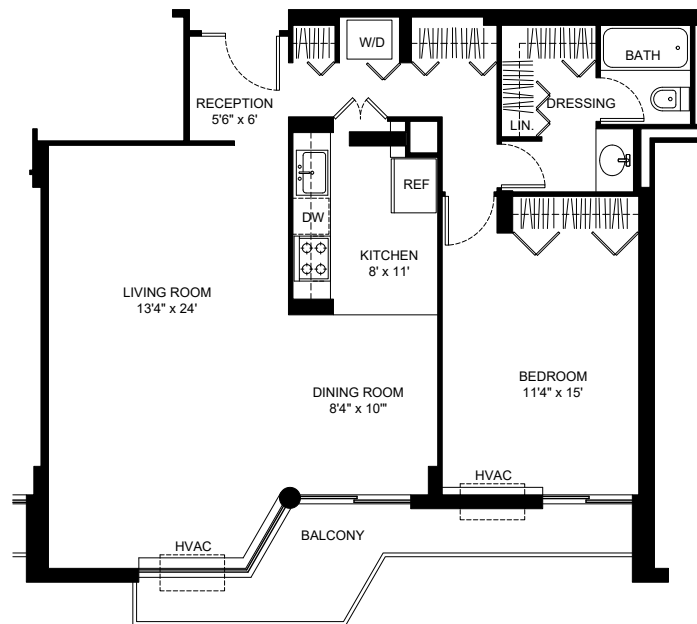

## Floor Plan Exposure

### C, E & G South-facing Units: Chicago Skyline and Navy Pier Views

From the terraces and windows of this home are expansive views to the east of Lake Michigan, Lincoln Park and the Sydney Marovitz Golf course and to the south of the Chicago Skyline and Navy Pier.