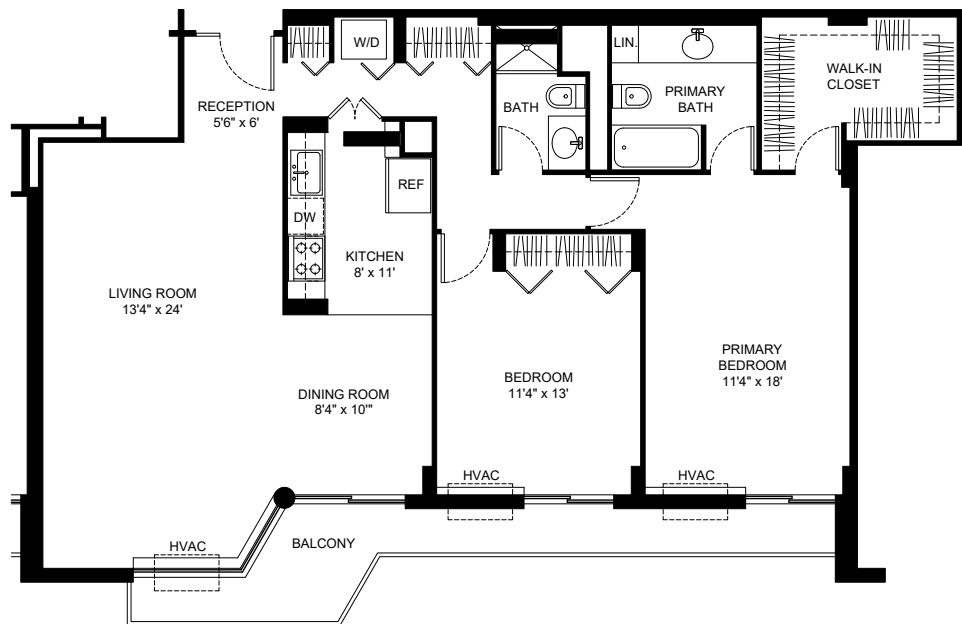

## Floor Plan Exposure

### C, E & G South-facing Units: Chicago Skyline and Navy Pier Views

From the terraces and windows of this home are expansive views to the east of Lake Michigan, Lincoln Park and the Sydney Marovitz Golf course and to the south of the Chicago Skyline and Navy Pier.