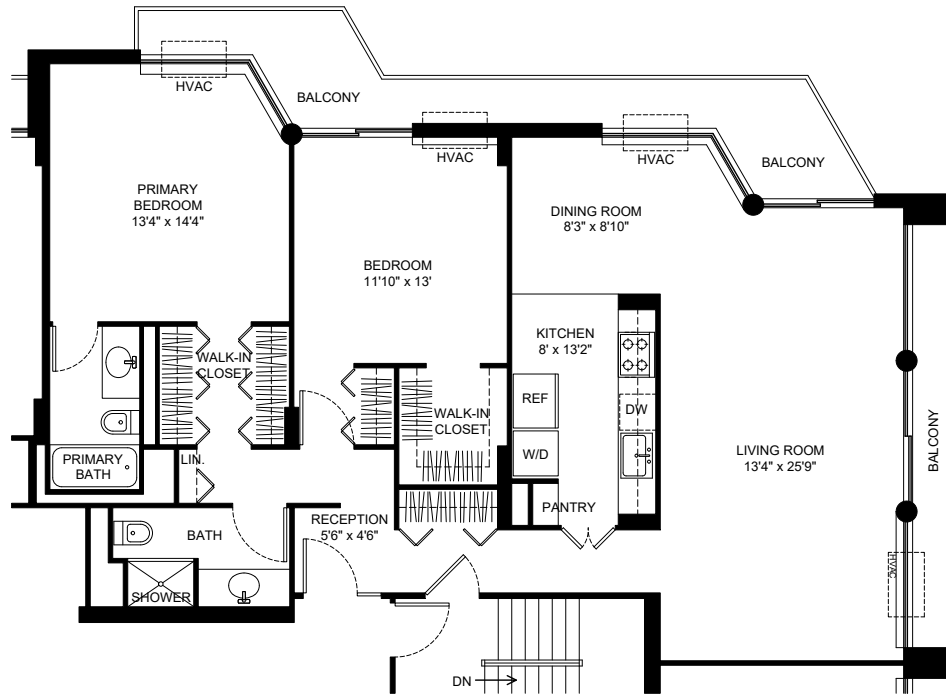

WaterFord

Floor Plan Exposure A & B East-facing Units: Lakefront Views

From the terraces and windows of this home are expansive views to the east of Lake Michigan, Lincoln Park and the Sydney Marovitz Golf course and from the north exposure of the Buena Park neighborhood and Montrose Harbor.

B.

WaterFord Condominium Association
4170 North Marine Drive
Chicago, IL 60613
waterFord4170.com

On-Site Management
Cathy McCarty
(773) 929-2270
(773) 929-0547 Fax