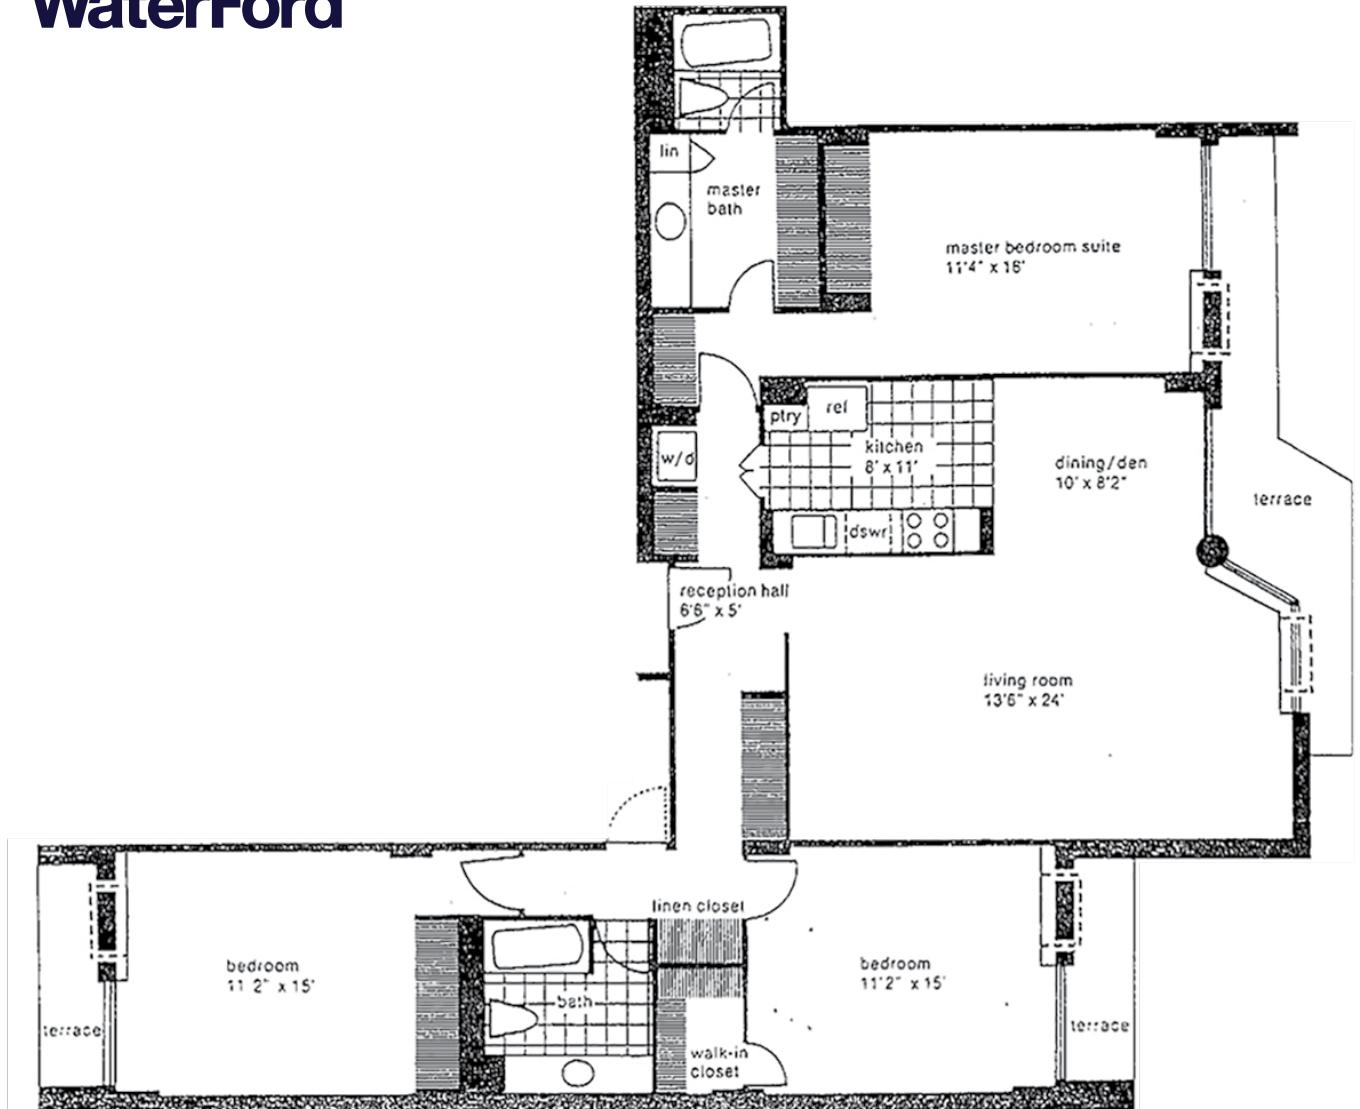

WaterFord

Floor Plan Exposure

J&L South & West-facing Units: Expansive views of the lakefront and Chicago Skyline

From the terraces and windows of this home are expansive views to the east of Lake Michigan, Lincoln Park and the Sydney Marovitz Golf course, to the south of the Chicago Skyline and Navy Pier, to the west take in sunsets and the lights of Wrigley Field, and from the north exposure of the Buena Park neighborhood and Montrose Harbor.

L.

WaterFord Condominium Association
4170 North Marine Drive
Chicago, IL 60613
waterFord4170.com

On-Site Management
Cathy McCarty
(773) 929-2270
(773) 929-0547 Fax