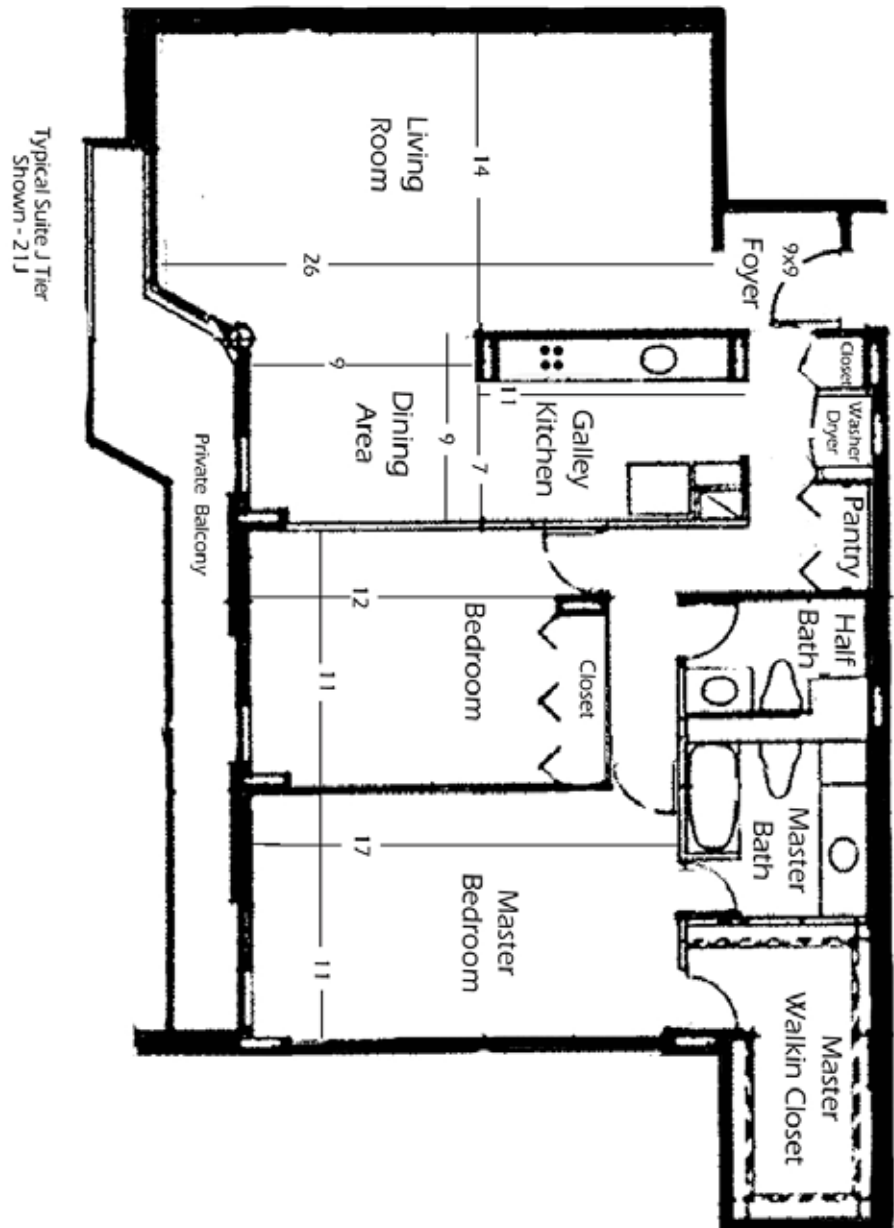

WaterFord

Floor Plan Exposure

J&L South & West-facing Units: Expansive views of the lakefront and Chicago Skyline

From the terraces and windows of this home are expansive views to the east of Lake Michigan, Lincoln Park and the Sydney Marovitz Golf course, to the south of the Chicago Skyline and Navy Pier, to the west take in sunsets and the lights of Wrigley Field, and from the north exposure of the Buena Park neighborhood and Montrose Harbor.