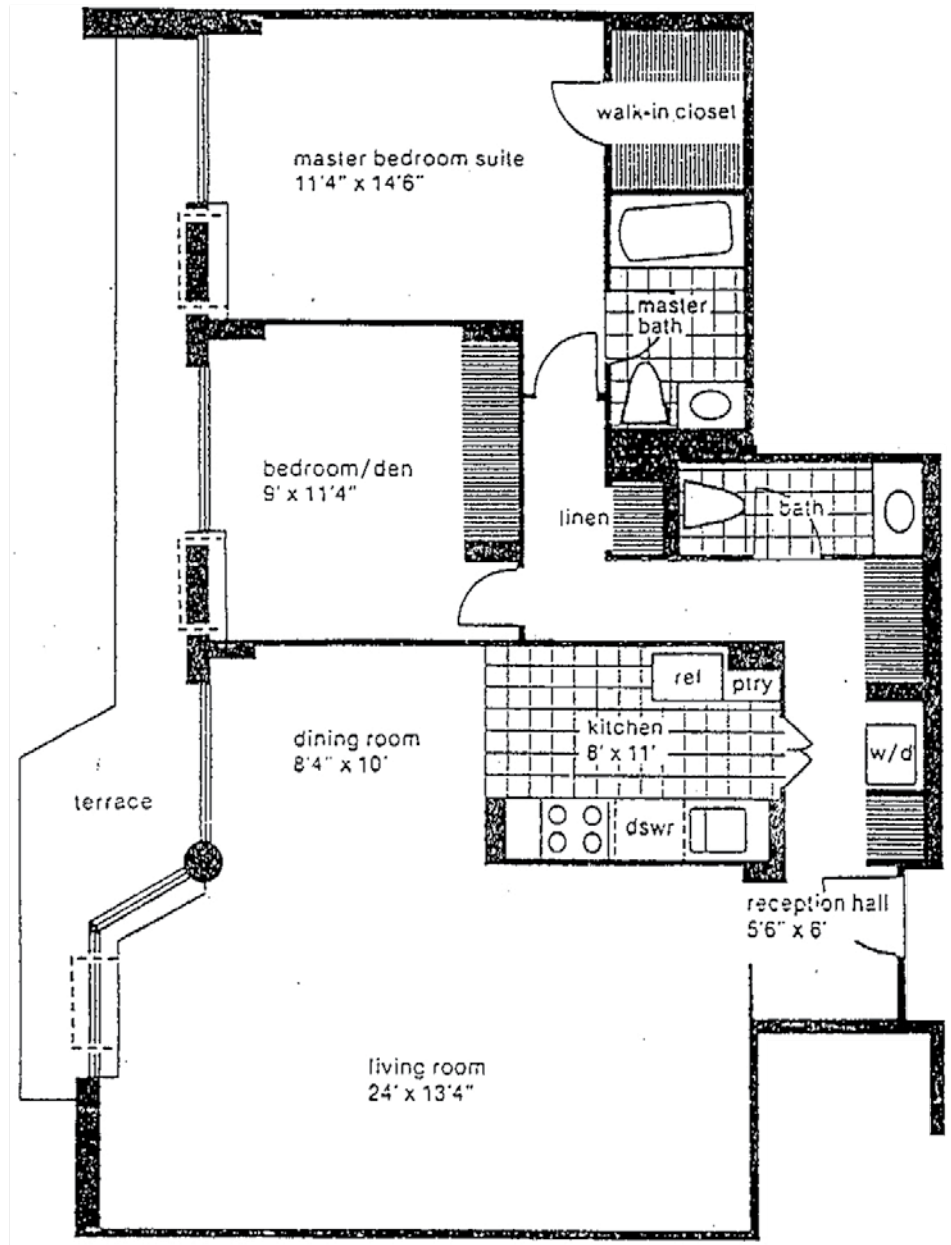

WaterFord

Floor Plan Exposure

D, F, H North-facing Units: Lake and Neighborhood Views

From the terraces and windows of this home are expansive views of the Buena Park neighborhood and Montrose Harbor.

D.

WaterFord Condominium Association
4170 North Marine Drive
Chicago, IL 60613
waterFord4170.com

On-Site Management
Cathy McCarty
(773) 929-2270
(773) 929-0547 Fax

WaterFord

Floor Plan Exposure

D, F, H North-facing Units: Lake and Neighborhood Views

From the terraces and windows of this home are expansive views of the Buena Park neighborhood and Montrose Harbor.