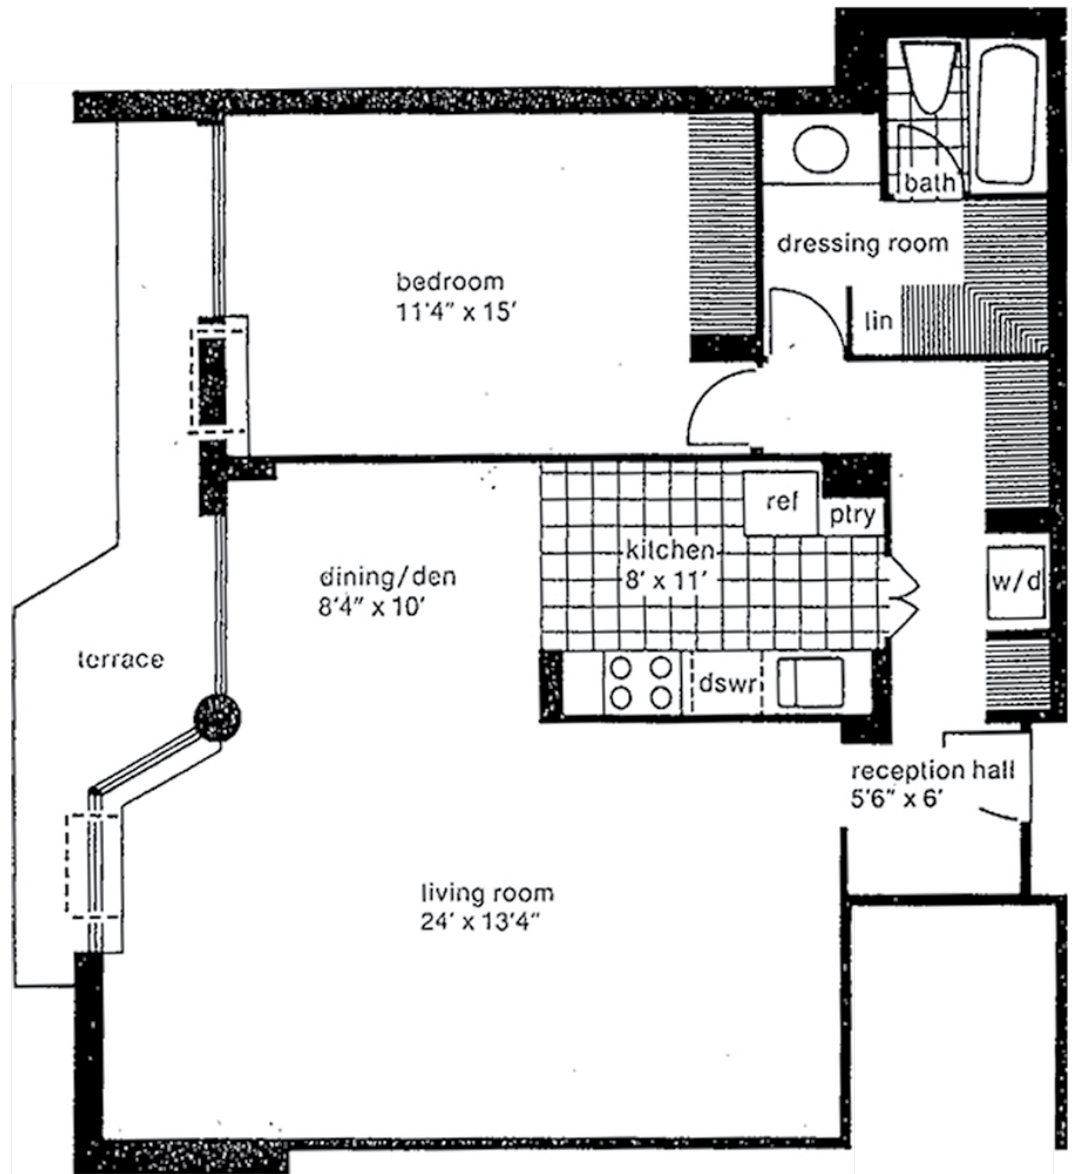

WaterFord

Floor Plan Exposure

D, F, H North-facing Units: Lake and Neighborhood Views

From the terraces and windows of this home are expansive views of the Buena Park neighborhood and Montrose Harbor.

H.

WaterFord Condominium Association
4170 North Marine Drive
Chicago, IL 60613
waterFord4170.com

On-Site Management
Cathy McCarty
(773) 929-2270
(773) 929-0547 Fax