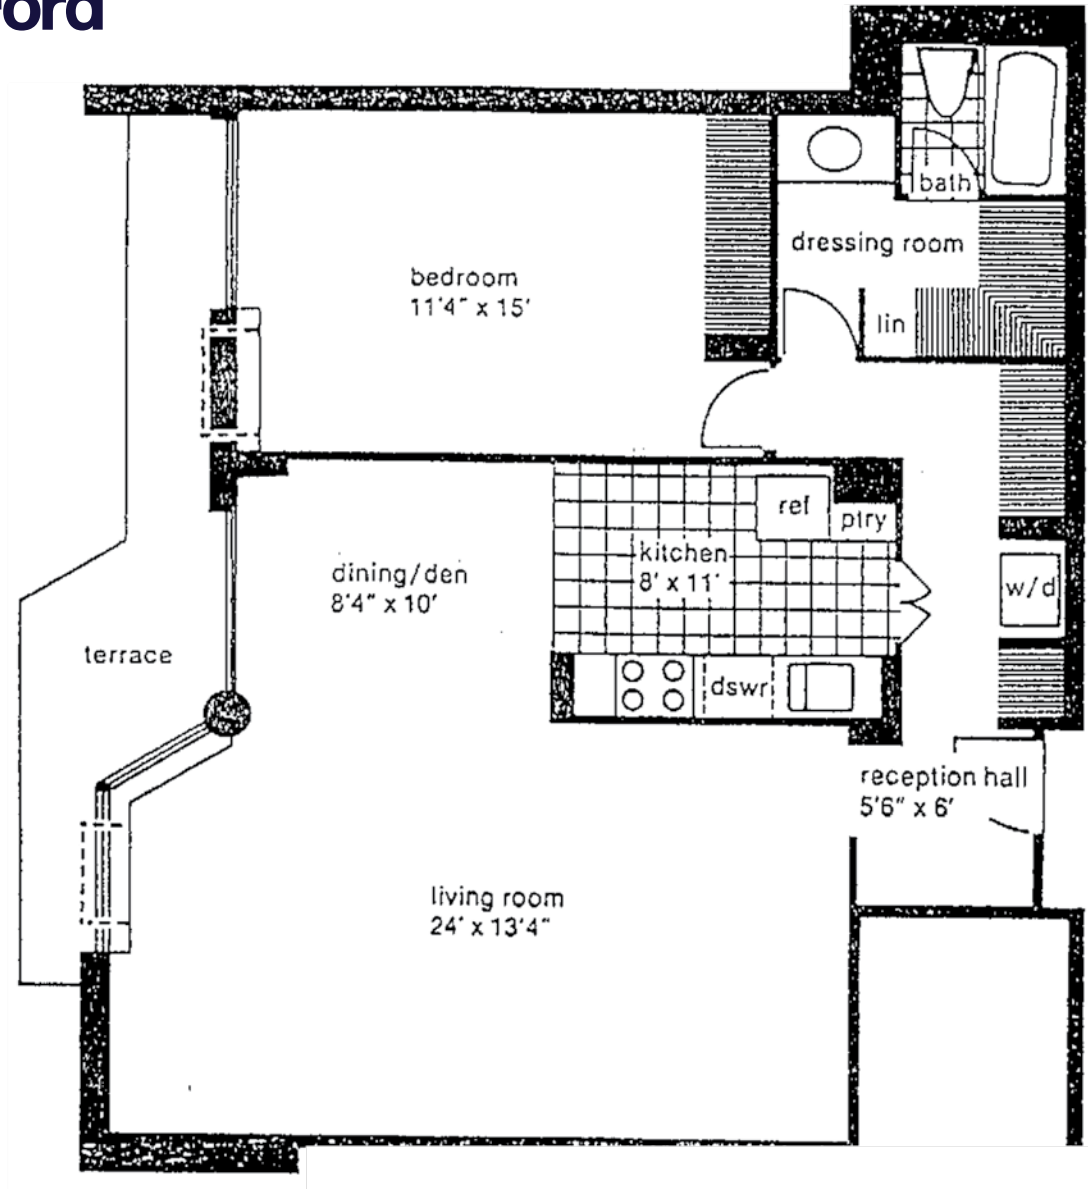

WaterFord

Floor Plan Exposure

D, F, H North-facing Units: Lake and Neighborhood Views

From the terraces and windows of this home are expansive views of the Buena Park neighborhood and Montrose Harbor.

D.

WaterFord Condominium Association
4170 North Marine Drive
Chicago, IL 60613
waterFord4170.com

On-Site Management
Cathy McCarty
(773) 929-2270
(773) 929-0547 Fax

WaterFord

Floor Plan Exposure

D, F, H North-facing Units: Lake and Neighborhood Views

From the terraces and windows of this home are expansive views of the Buena Park neighborhood and Montrose Harbor.