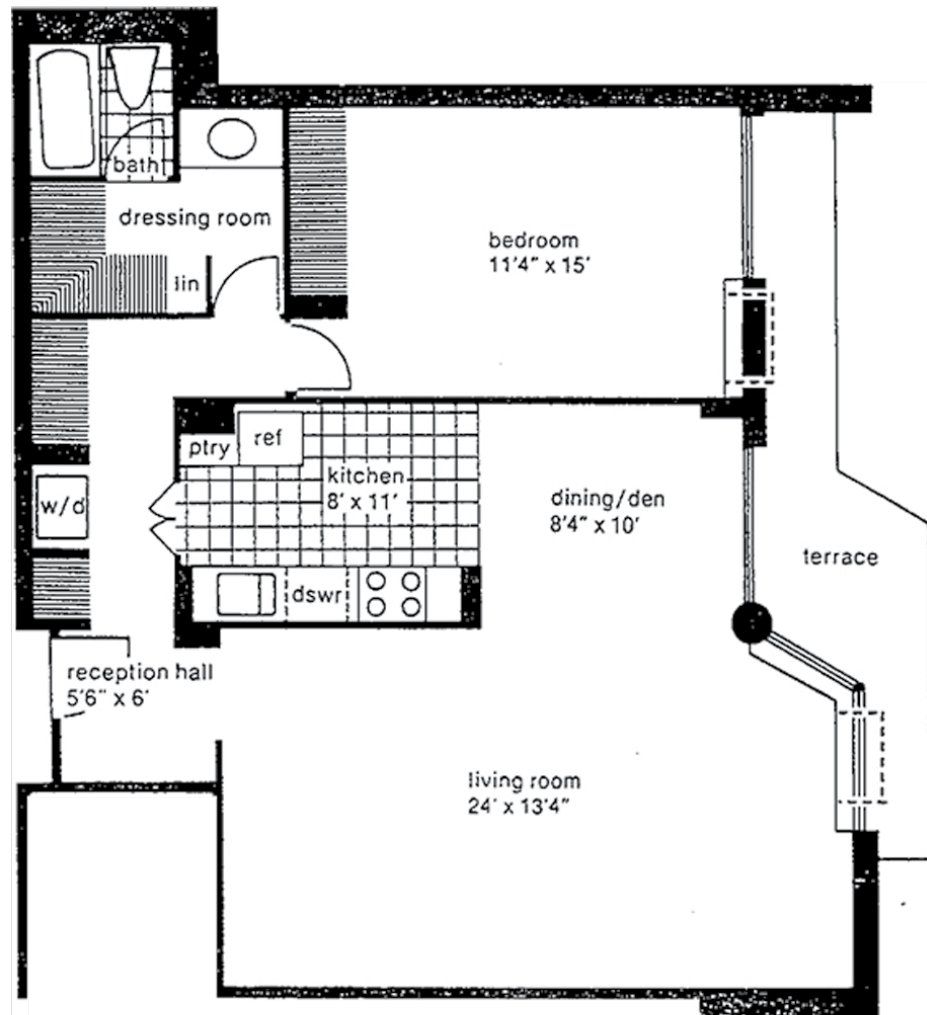

WaterFord

Floor Plan Exposure

C, E & G South-facing Units: Chicago Skyline and Navy Pier Views

From the terraces and windows of this home are expansive views to the east of Lake Michigan, Lincoln Park and the Sydney Marovitz Golf course and to the south of the Chicago Skyline and Navy Pier.

G.

WaterFord Condominium Association
4170 North Marine Drive
Chicago, IL 60613
waterFord4170.com

On-Site Management
Cathy McCarty
(773) 929-2270
(773) 929-0547 Fax