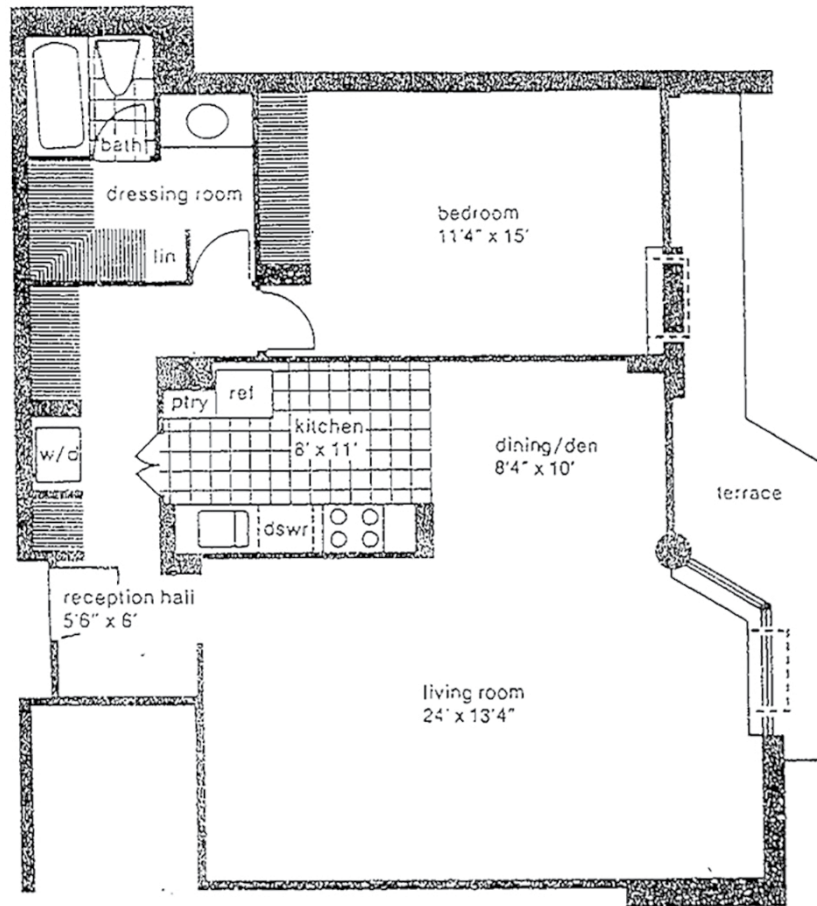

WaterFord

Floor Plan Exposure

C, E & G South-facing Units: Chicago Skyline and Navy Pier Views

From the terraces and windows of this home are expansive views to the east of Lake Michigan, Lincoln Park and the Sydney Marovitz Golf course and to the south of the Chicago Skyline and Navy Pier.